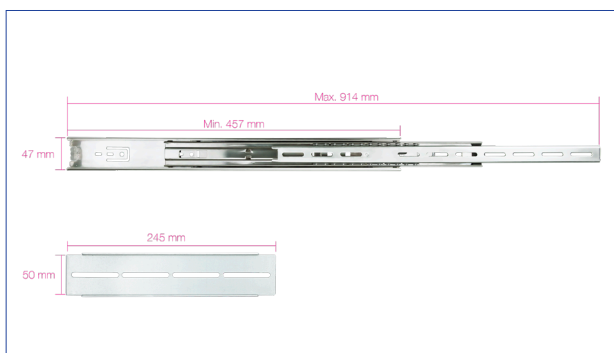

**TELESCOPIC SIDE GUIDES FOR
19" RACK BOX
10.21.4218**

EAN: 8433281008755

Ideal for making removable a 19" rack-format box installed in a cabinet.

Telescopic extendable guides **measure 457 mm** collected and **914 mm** fully extended. They are valid for cabinets up to 800 mm.

Includes two extendables guides, two guide mounts, a screw bag and an installation manual.

Extensible telescopic guides allow you to remove a rack box installed in a rack cabinet for a better access to equipment components.

Specifications:

- Color: silver
- Weight: 2,10 Kg
- Packaging dimensions: 550 x 70 x 65 mm
- Packaging: retail box
- * Rack box not included